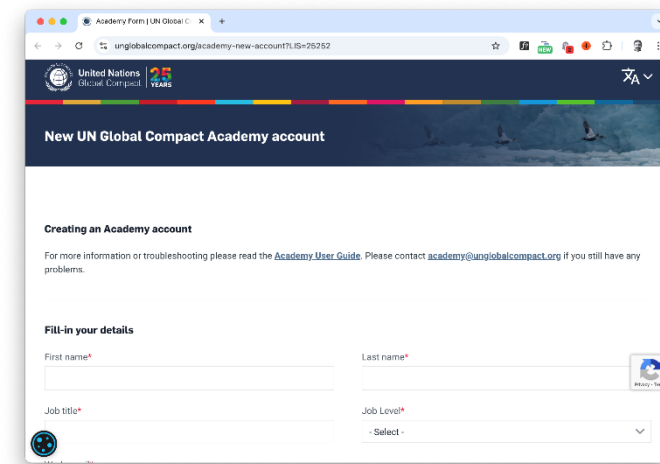

How to Access the Solutions Lab

1

To make an account on the UNGC Learning Academy

Click here

3

To access the WJI 2030 curated learning space

Click here

2