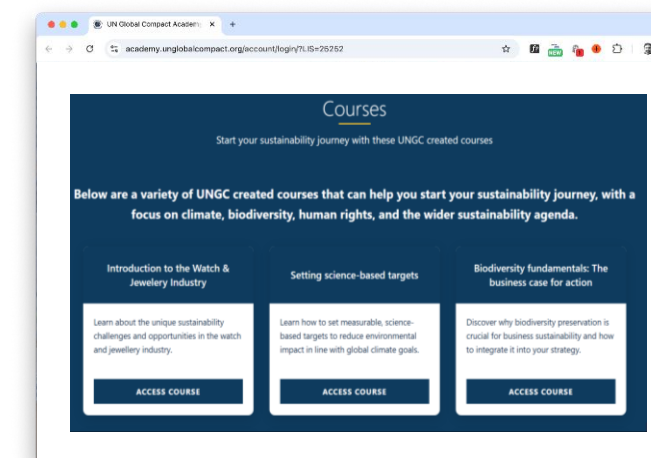

You are now ready to access the WJI 2030 curated learning space